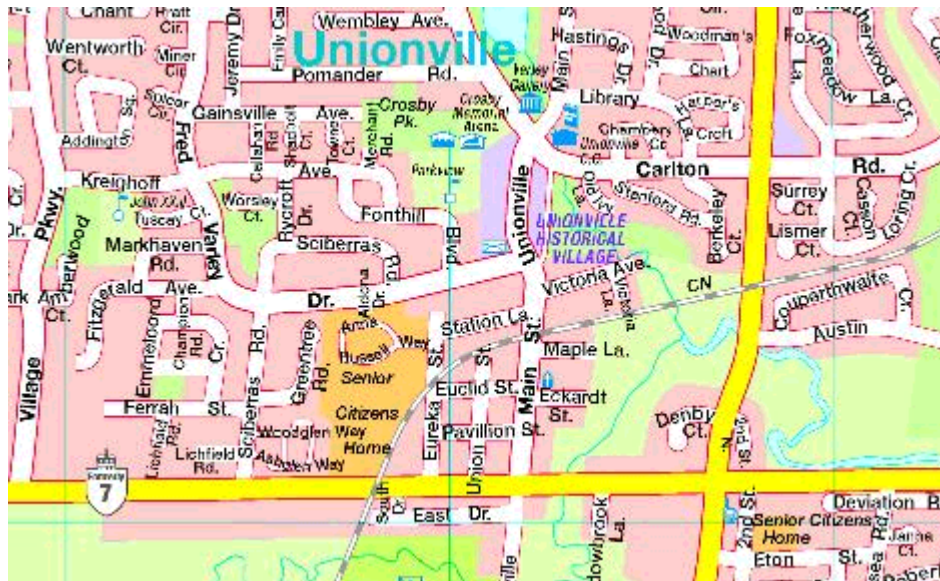

Phone : 121212

Region : Markham

Address : 8600 Mc Cowan Road
Markham

Directions : Take the 401 to the 404
Go North on the 404 to the 407
Go East on the 407 to Mc Cowan
Go North on Mc Cowan
The rink is about 3 Km's North of the 407 Markham

Phone :

Region : Markham

Address :

Directions :

Phone :

Region : Richmond Hill

Address :

Directions :

Phone :

Region : Richmond Hill

Address :

Directions :

Phone :

Region : Scarborough

Address :

Directions :