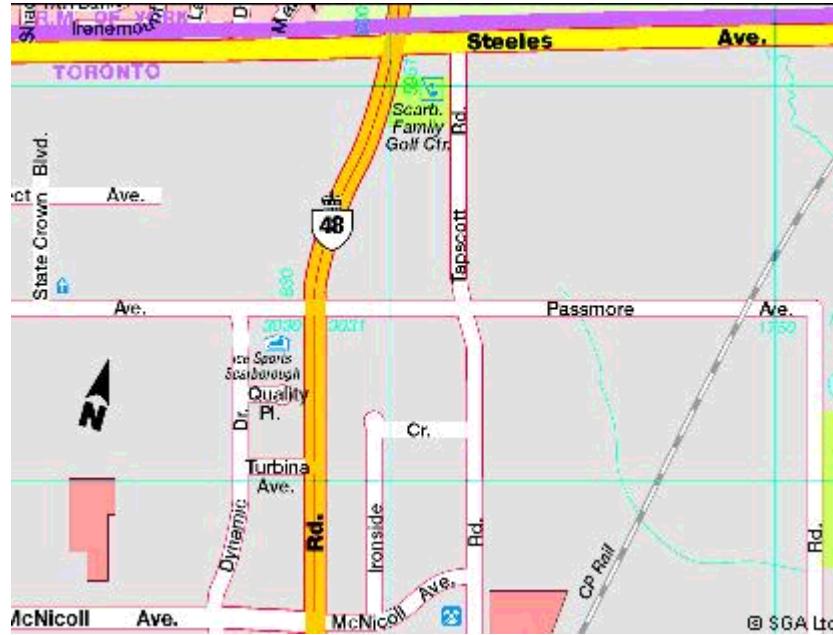

Phone : 121212

Region : Markham

Address : 8600 Mc Cowan Road
Markham

Directions : Take the 401 to the 404
Go North on the 404 to the 407
Go East on the 407 to Mc Cowan
Go North on Mc Cowan
The rink is about 3 Km's North of the 407 Markham

Phone :

Region : Markham

Address :

Directions :

Phone :

Region : Richmond Hill

Address :

Directions :

Phone :

Region : Richmond Hill

Address :

Directions :

Phone :

Region : Scarborough

Address :

Directions :