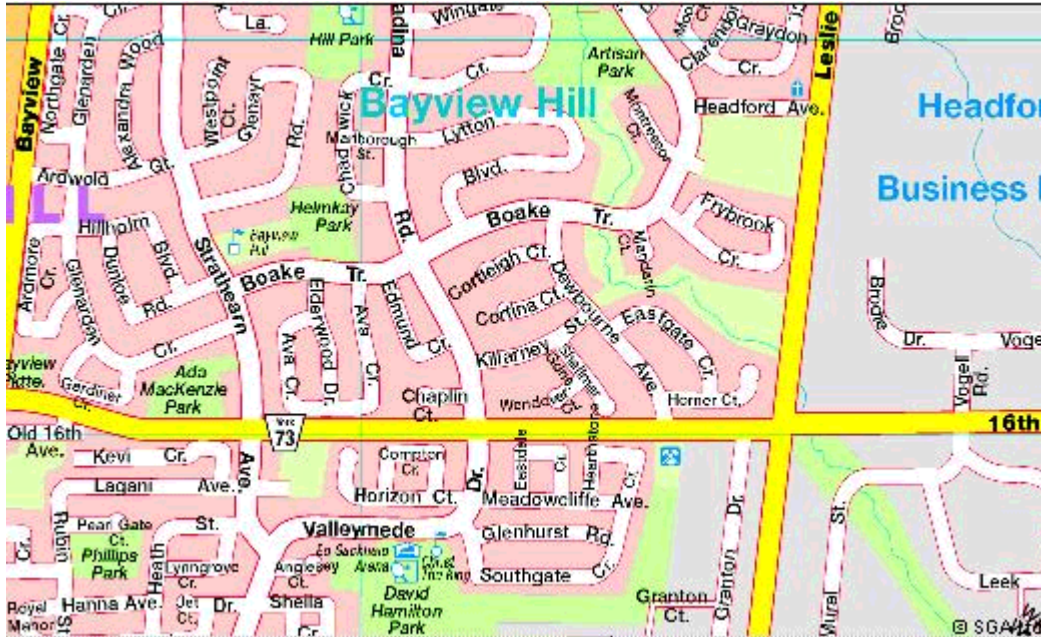

Phone : 121212

Region : Markham

Address : 8600 Mc Cowan Road
Markham

Directions : Take the 401 to the 404
Go North on the 404 to the 407
Go East on the 407 to Mc Cowan
Go North on Mc Cowan
The rink is about 3 Km's North of the 407 Markham

Phone :

Region : Markham

Address :

Directions :

Phone :

Region : Richmond Hill

Address :

Directions :

Phone :

Region : Richmond Hill

Address :

Directions :

Phone :

Region : Scarborough

Address :

Directions :