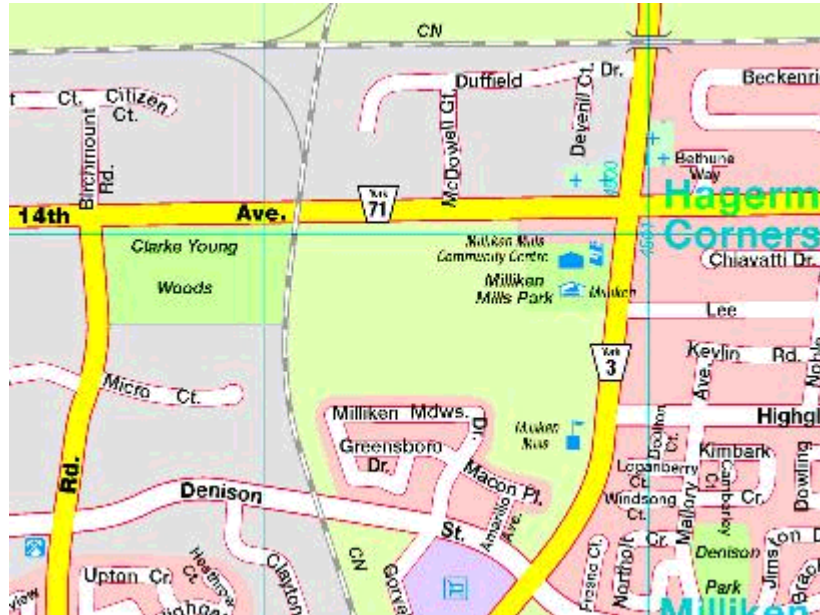

Phone : 121212

Region : Markham

Address : 8600 Mc Cowan Road
Markham

Directions : Take the 401 to the 404
Go North on the 404 to the 407
Go East on the 407 to Mc Cowan
Go North on Mc Cowan
The rink is about 3 Km's North of the 407 Markham

Phone :

Region : Markham

Address :

Directions :

Phone :

Region : Richmond Hill

Address :

Directions :

Phone :

Region : Richmond Hill

Address :

Directions :

Phone :

Region : Scarborough

Address :

Directions :

Phone :

Region : Scarborough

Address :

Directions :

Phone :

Region :

Address :

Directions :