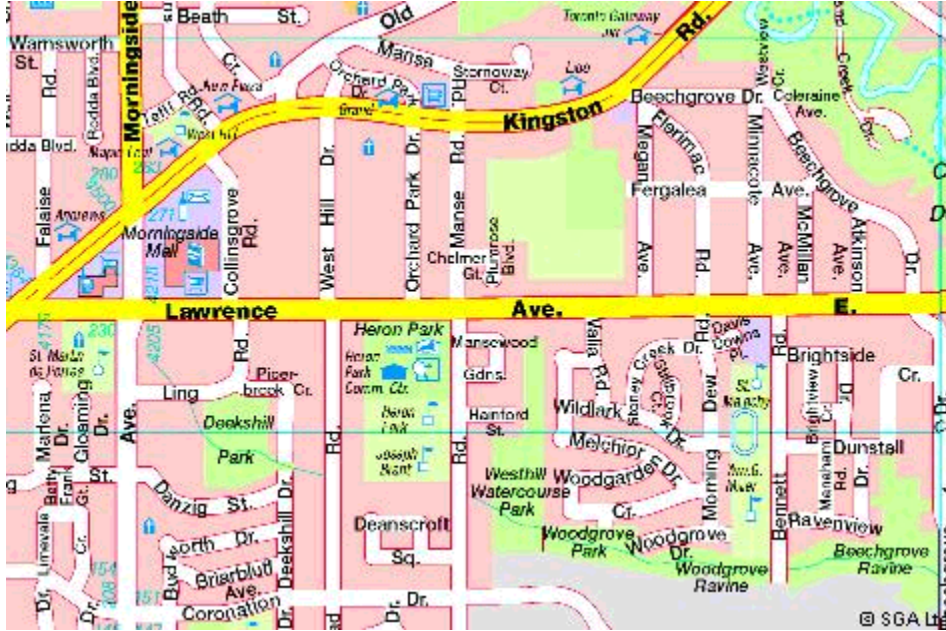

Phone : 121212

Region : Markham

Address : 8600 Mc Cowan Road
Markham

Directions : Take the 401 to the 404
Go North on the 404 to the 407
Go East on the 407 to Mc Cowan
Go North on Mc Cowan
The rink is about 3 Km's North of the 407 Markham

Phone :

Region : Markham

Address :

Directions :

Phone :

Region : Richmond Hill

Address :

Directions :

Phone :

Region : Richmond Hill

Address :

Directions :

Phone :

Region : Scarborough

Address :

Directions :

Phone :

Region : Scarborough

Address :

Directions :

Phone :

Region :

Address :

Directions :