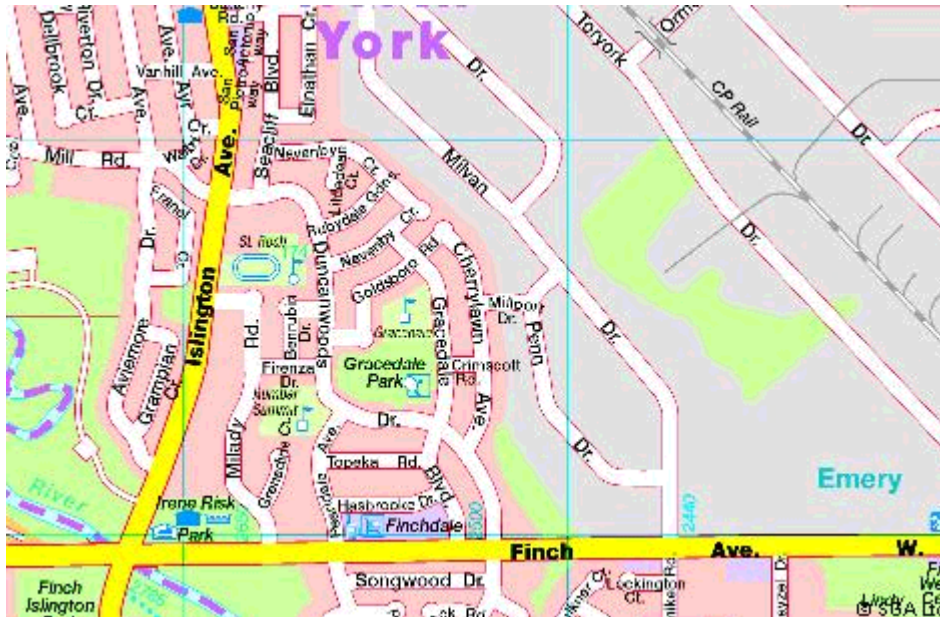

Phone : 121212

Region : Markham

Address : 8600 Mc Cowan Road
Markham

Directions : Take the 401 to the 404
Go North on the 404 to the 407
Go East on the 407 to Mc Cowan
Go North on Mc Cowan
The rink is about 3 Km's North of the 407 Markham

Phone :

Region : Markham

Address :

Directions :

Phone :

Region : Richmond Hill

Address :

Directions :

Phone :

Region : Richmond Hill

Address :

Directions :

Phone :

Region : Scarborough

Address :

Directions :

Phone :

Region : Scarborough

Address :

Directions :

Phone :

Region :

Address :

Directions :