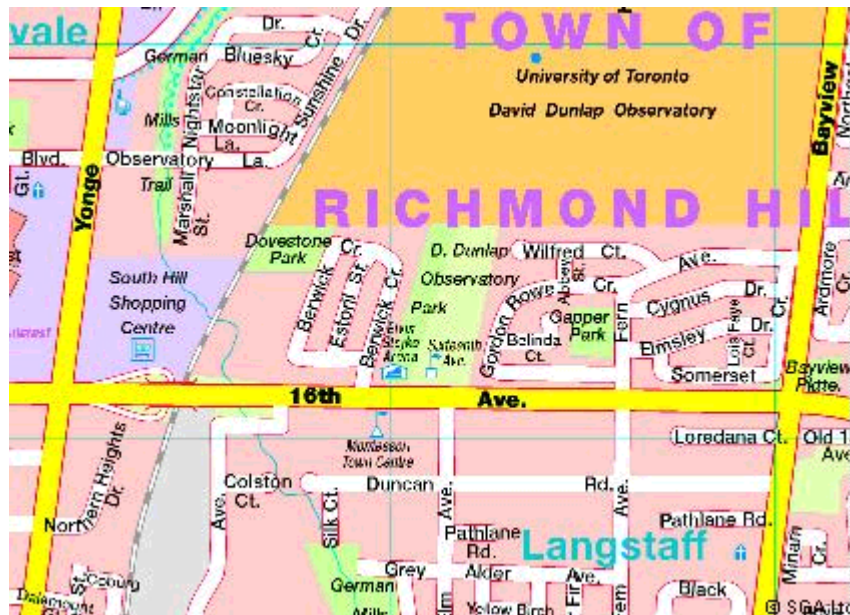

Phone : 121212

Region : Markham

Address : 8600 Mc Cowan Road
Markham

Directions : Take the 401 to the 404
Go North on the 404 to the 407
Go East on the 407 to Mc Cowan
Go North on Mc Cowan
The rink is about 3 Km's North of the 407 Markham

Phone :

Region : Markham

Address :

Directions :

Phone :

Region : Richmond Hill

Address :

Directions :

Phone :

Region : Richmond Hill

Address :

Directions :

Phone :

Region : Scarborough

Address :

Directions :

Phone :

Region : Scarborough

Address :

Directions :

Phone :

Region :

Address :

Directions :